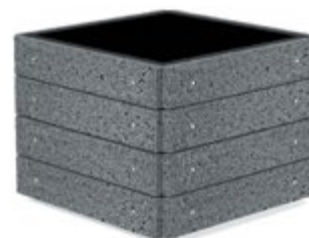

Gloss cubic planters