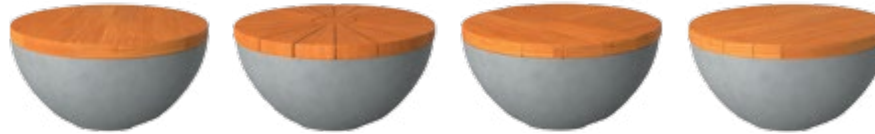

Products	Alita planter Barcelona	Gresia planter Barcelona	Perla planter Barcelona	Litter bin Barcelona	Litter bin Barcelona Soft	Litter bin Rueda Barcelona	Luminaire Tetra Barcelona	Luminaire Barcelona	Luminaire Largo Barcelona
Dimensions, mm l, w, h	1200x1200x790	1200x560x790	560x560x790	560x560x1050	560x560x800	540x540x600	560x560x5500	560x560x5500	560x560x5500
Usable volume, l	535	240	86	133	133	55	-	-	-
Weight, kg	787	500	260	260	240	135	1100	1089	1059

PELVES collection

Pelvas Bench with Disc lid, polished finish

Pelvas Chair L with backrest, unfinished finish

Pelvas chair L with backrest and wood texture imitation lid

Pelvas L Benches with concrete lid and wood-imitation texture

Pelvas Bench L with Round lid

Pelvas Bench L with Rosette lid

Pelvas Bench L with Assorti lid

Pelvas Bench L with Line lid

Pelvas Wide Bench with concrete lid and wood-imitation texture

Pelvas Wide Planter