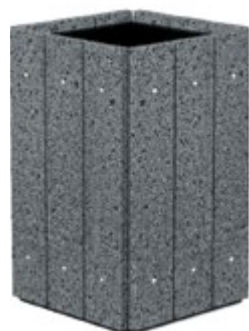

Gloss square planters