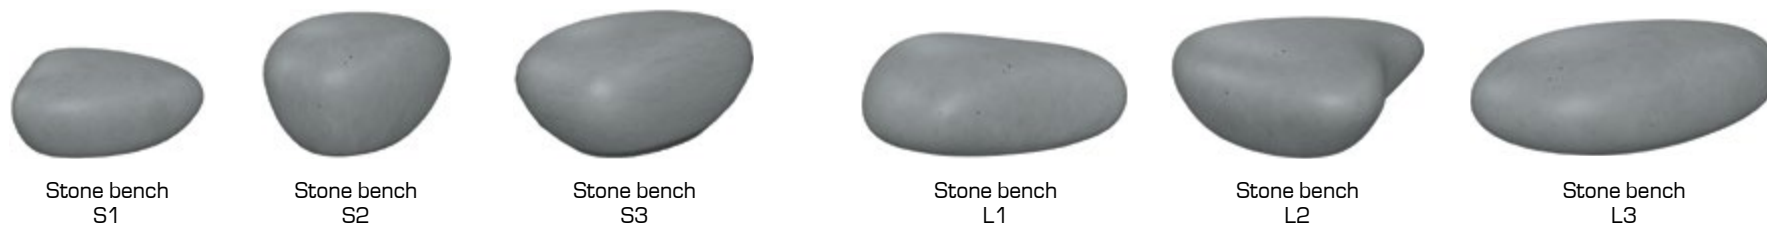

- High-strength concrete

- Thermally treated wood