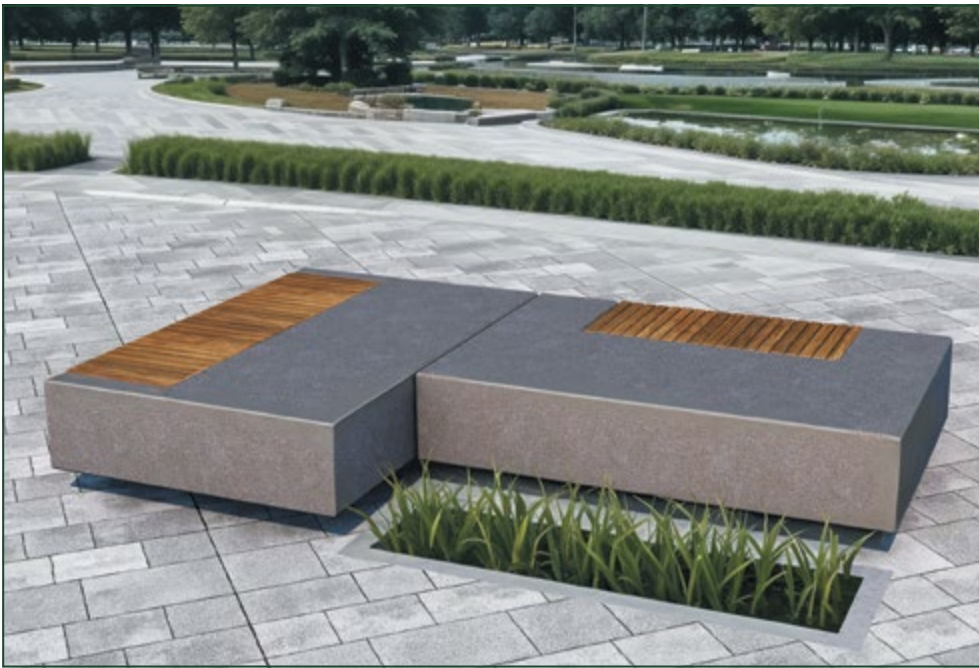

ROTTO collection

1. Rotto corner bench*

2. Rotto corner bench*

3. Rotto corner bench*

4. Rotto corner bench*

5. Rotto straight bench*

6. Rotto straight planter

7. Rotto straight bench*

8. Rotto straight planter

9. Rotto straight bench*

10. Rotto straight planter

Color

grey

High-strength concrete

Rotto planters are equipped with an inner container

Rotto litter bin is equipped with an inner container and brackets for fixing a garbage bag

Rotto Eavy planter

Rotto Reef planter

Rotto Art planter

Rotto Brie planter

Rotto litter bin

more information here

Products	1	2	3	4	5	6	7	8
Dimensions, mm l, w, h	1700x1700 (500)x450	1700x1700 (500)x450	1700x1700 (500)x450	1700x1700 (500)x450	1700x500x450	1700x500x450	2000x500x450	2000x500x450
Usable volume, l	-	-	-	-	-	90	-	100
Weight, kg	1025	1006	1039	1022	516	288	631	415

Products	9	10	Rotto Eavy planter	Rotto Reef planter	Rotto Art planter	Rotto Brie planter	Rotto litter bin
Dimensions, mm l, w, h	1700x500x450	1700x500x450	1430x1430x380	1090x1090x630	880x880x780	590x590x480	720x500x1200
Usable volume, l	-	115	320	315	253	47	130
Weight, kg	559	242	470	390	370	140	240