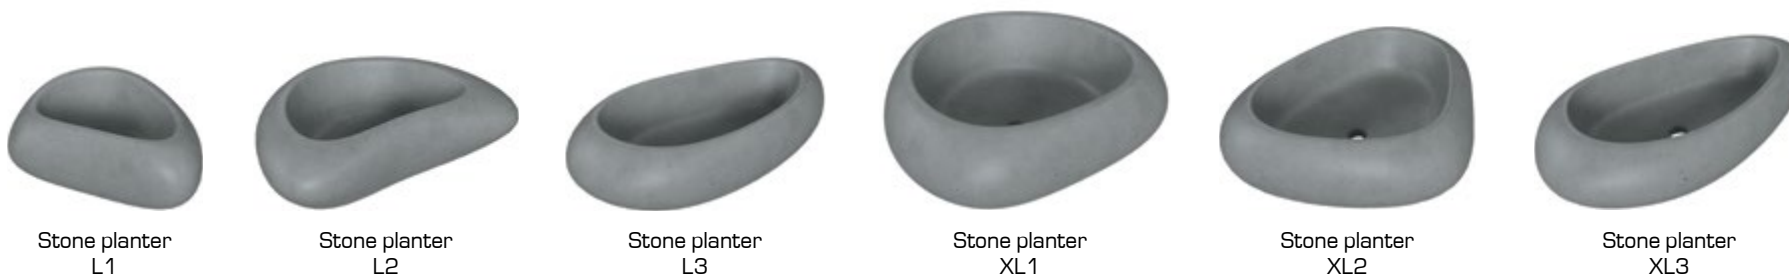

more information here

Products	Stone bench S1	Stone bench S2	Stone bench S3.	Stone bench L1	Stone bench L2	Stone bench L3	Stone bench XL1	Stone bench XL2	Stone bench XL3
Dimensions, mm (l, w, h)	515x509x250	441x614x344	744x423x348	973x938x448	1316x1095x427	1497x824x451	2174x1130x553	1401x1223x442	1342x1476x553
Weight, kg	88	128	144	554	764	747	1767	1012	1438

Products	Stone planter S1	Stone planter S2	Stone planter S3	Stone planter L1	Stone planter L2	Stone planter L3	Stone planter XL1	Stone planter XL2	Stone planter XL3
Dimensions, mm (l, w, h)	515x509x250	441x614x344	744x423x348	973x938x448	1316x1095x427	1497x824x451	2174x1130x553	1401x1223x442	1342x1476x553
Usable volume, l	16	26	27	79	118	125	305	181	229
Weight, kg	42	45	54	318	445	361	788	474	670