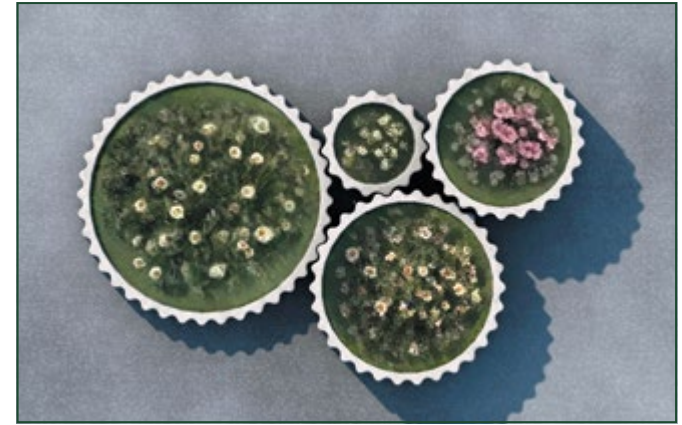

ROTTO collection

1. Rotto corner bench*

2. Rotto corner bench*

3. Rotto corner bench*

4. Rotto corner bench*

5. Rotto straight bench*

6. Rotto straight planter

7. Rotto straight bench*

8. Rotto straight planter

9. Rotto straight bench*

10. Rotto straight planter

Color

grey

High-strength concrete

Rotto planters are equipped with an inner container

Rotto litter bin is equipped with an inner container and brackets for fixing a garbage bag

Rotto Eavy planter

Rotto Reef planter

Rotto Art planter

Rotto Brie planter

Rotto litter bin

more information here

Products	1	2	3	4	5	6	7	8
Dimensions, mm l, w, h	1700x1700 (500)x450	1700x1700 (500)x450	1700x1700 (500)x450	1700x1700 (500)x450	1700x500x450	1700x500x450	2000x500x450	2000x500x450
Usable volume, l	-	-	-	-	-	90	-	100
Weight, kg	1025	1006	1039	1022	516	288	631	415

Products	9	10	Rotto Eavy planter	Rotto Reef planter	Rotto Art planter	Rotto Brie planter	Rotto litter bin
Dimensions, mm l, w, h	1700x500x450	1700x500x450	1430x1430x380	1090x1090x630	880x880x780	590x590x480	720x500x1200
Usable volume, l	-	115	320	315	253	47	130
Weight, kg	559	242	470	390	370	140	240