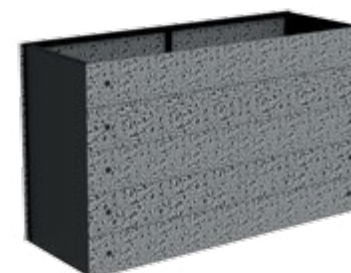

Gloss narrow horizontal planter