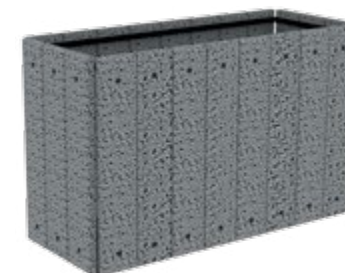

Gloss narrow vertical planter

Color range of polished products

- High-strength concrete
- Metal, hot-dip galvanized and painted

Gloss litter bin is equipped with an inner container and brackets for fixing a garbage bag

Gloss planters are equipped with an inner container

Products	Gloss round planters	Gloss cubic planters	Gloss litter bin	Gloss square planters	Gloss planter	Gloss narrow horizontal planter	Gloss narrow vertical planter
Dimensions, mm l, w, h	860x860x905/705	860x860x770/615/460/305	530x530x1030	530x530x800/600	765x765x725	1300x480x760	1305x540x810
Usable volume, l	300/200	445/340/275/170	120	120/90	178	-	-
Weight, kg	164/125	182/150/117/85	143	125/92	186	200	230

more information here