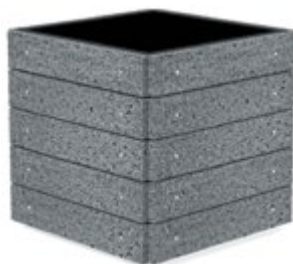

Gloss cubic planters