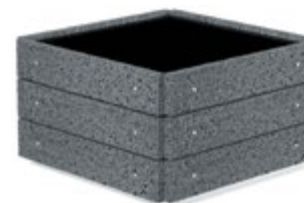

Gloss cubic planters